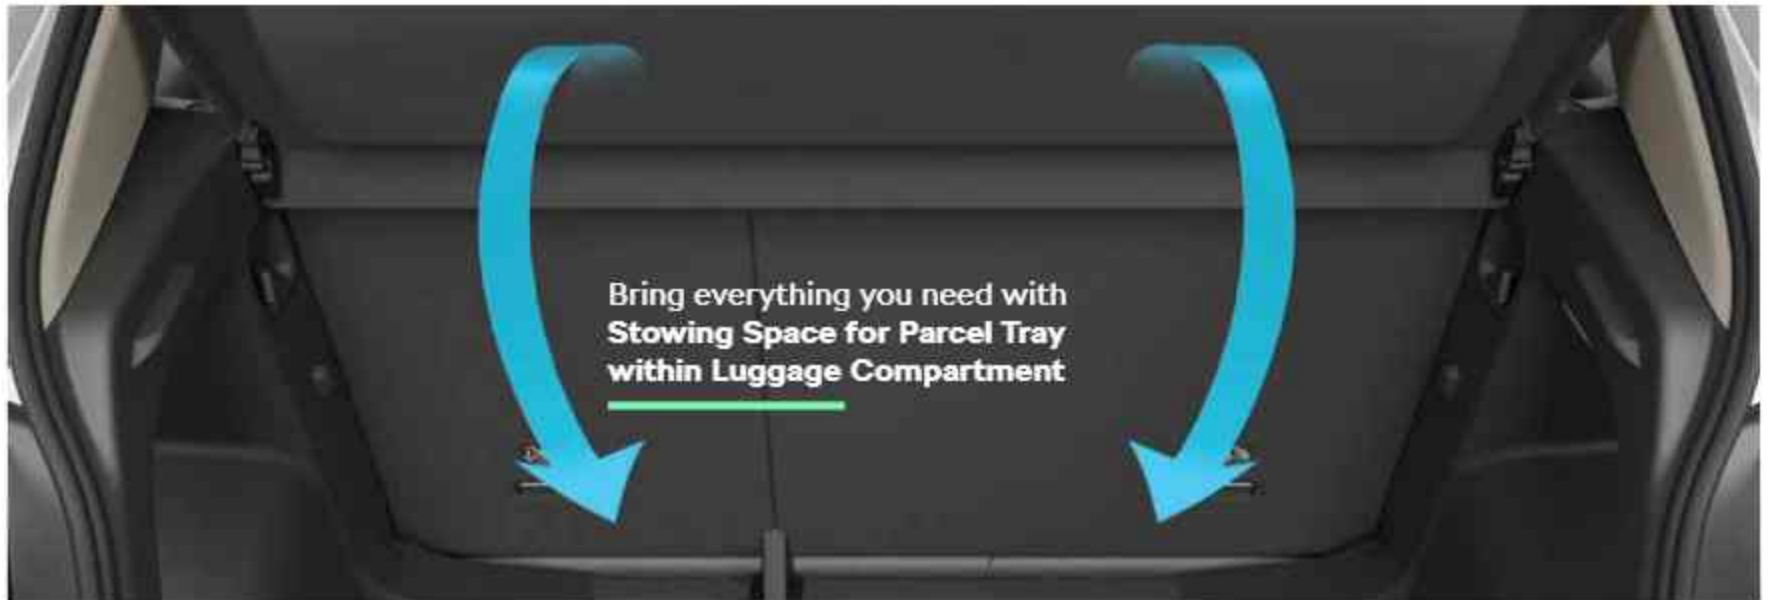

Bring everything you need with
Stowing Space for Parcel Tray
within Luggage Compartment