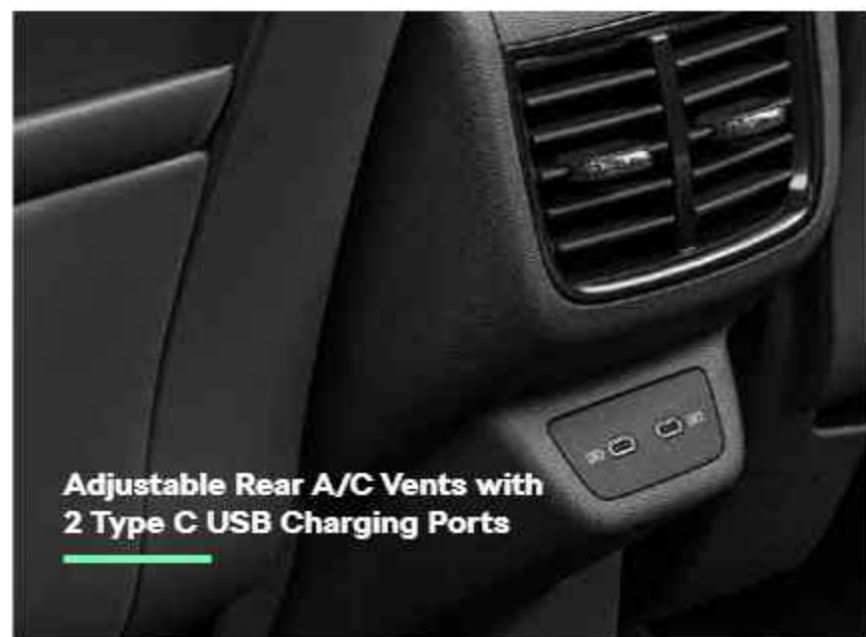

**Adjustable Rear A/C Vents with  
2 Type C USB Charging Ports**

Bringing connectivity closer with  
**Wireless Android Auto & Apple Carplay**

---

**Electric Sunroof with  
Anti-pinch technology**  
to enjoy every ride